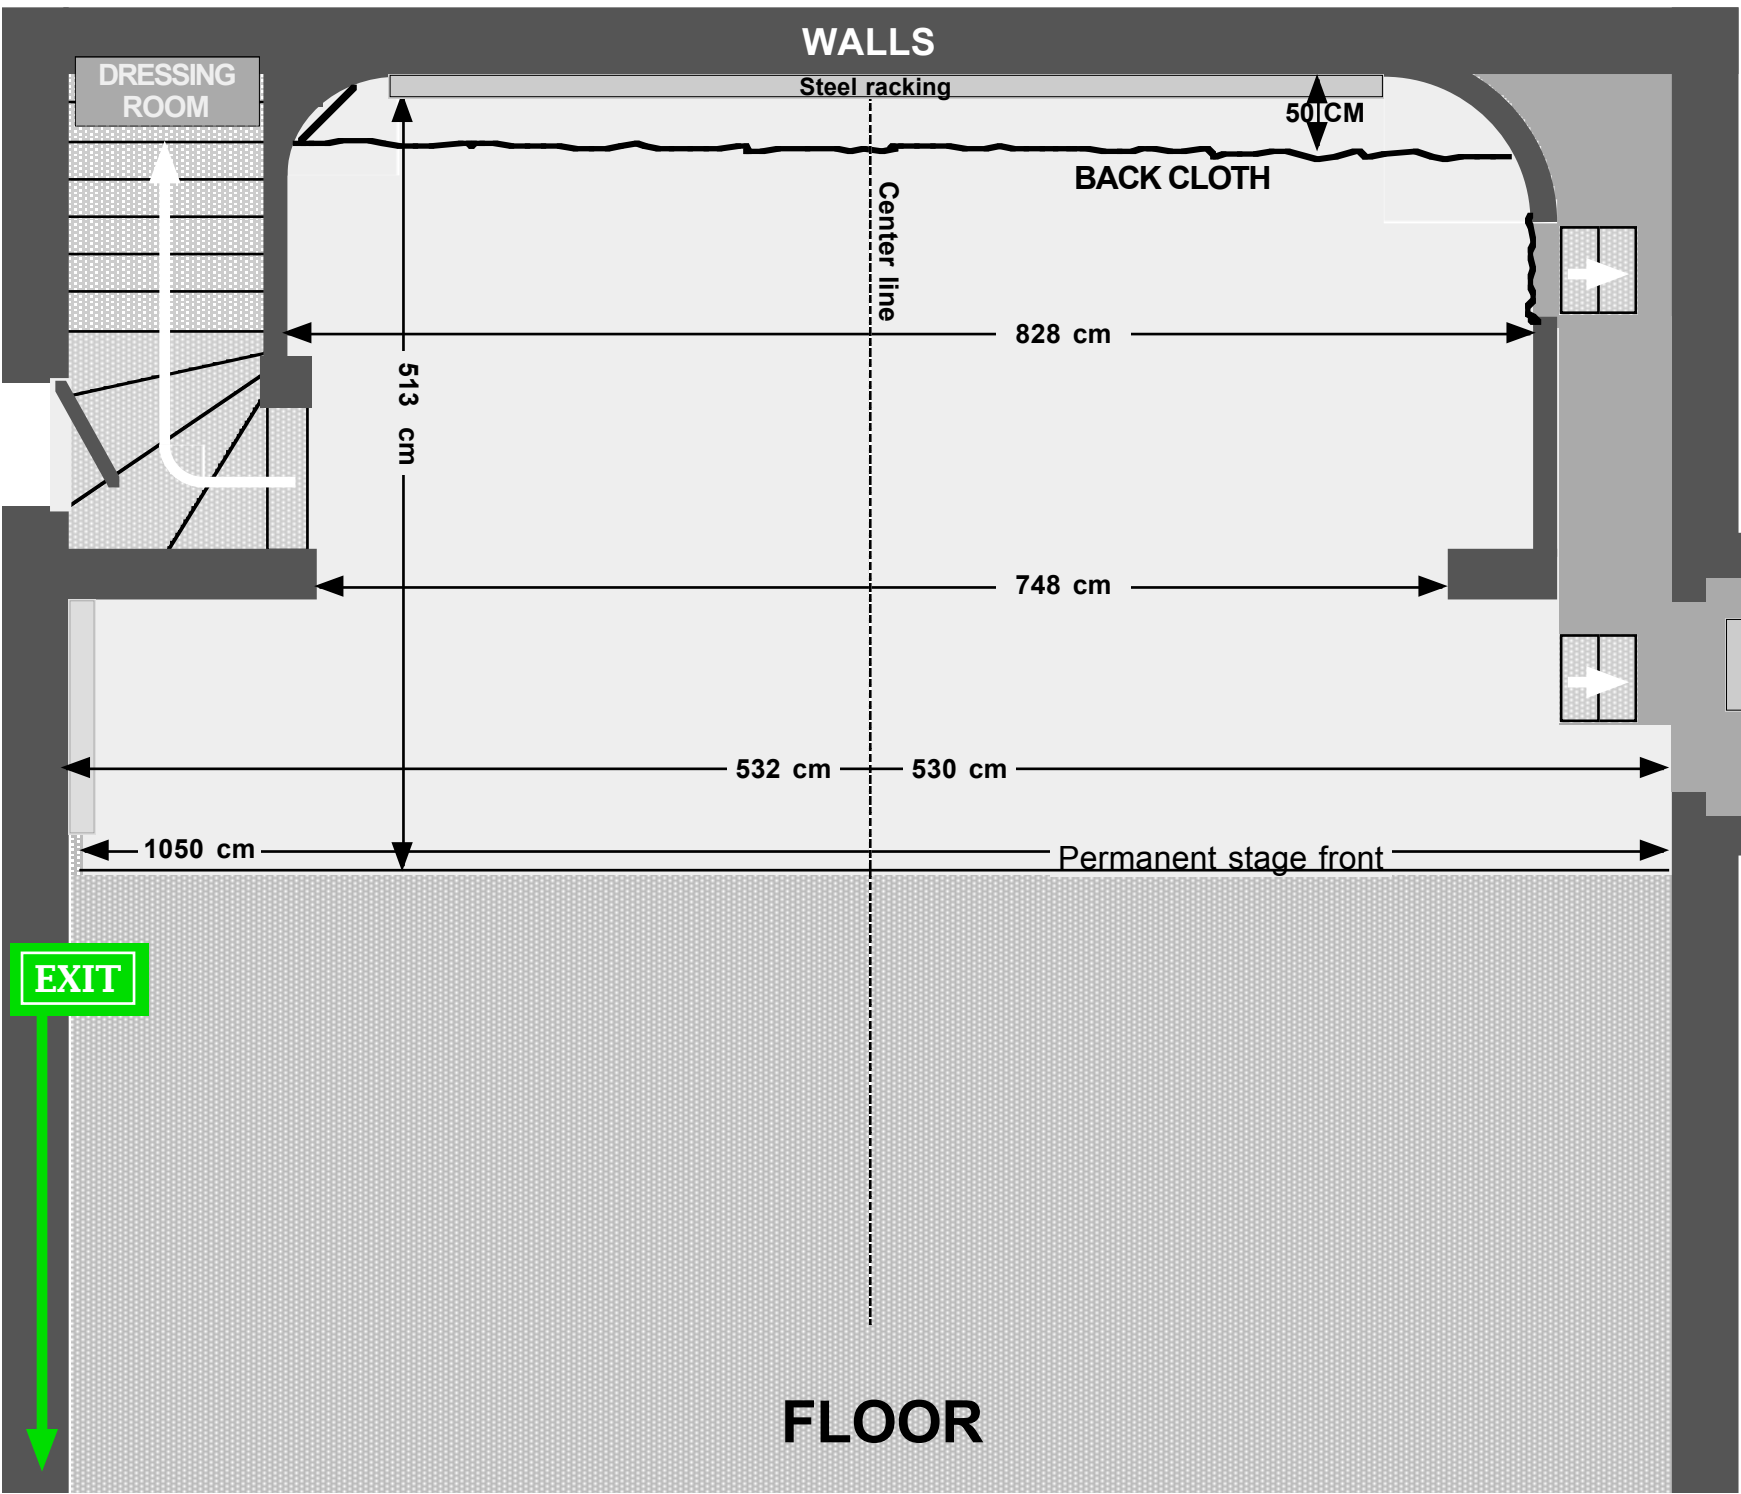

STAGE PLAN  
excluding lighting grid  
1050 cm x 513 cm

CHECK FOR  
RIGHT  
SCALE:  
2 CM WIDE!

REVISION DATE:  
2017-01-23