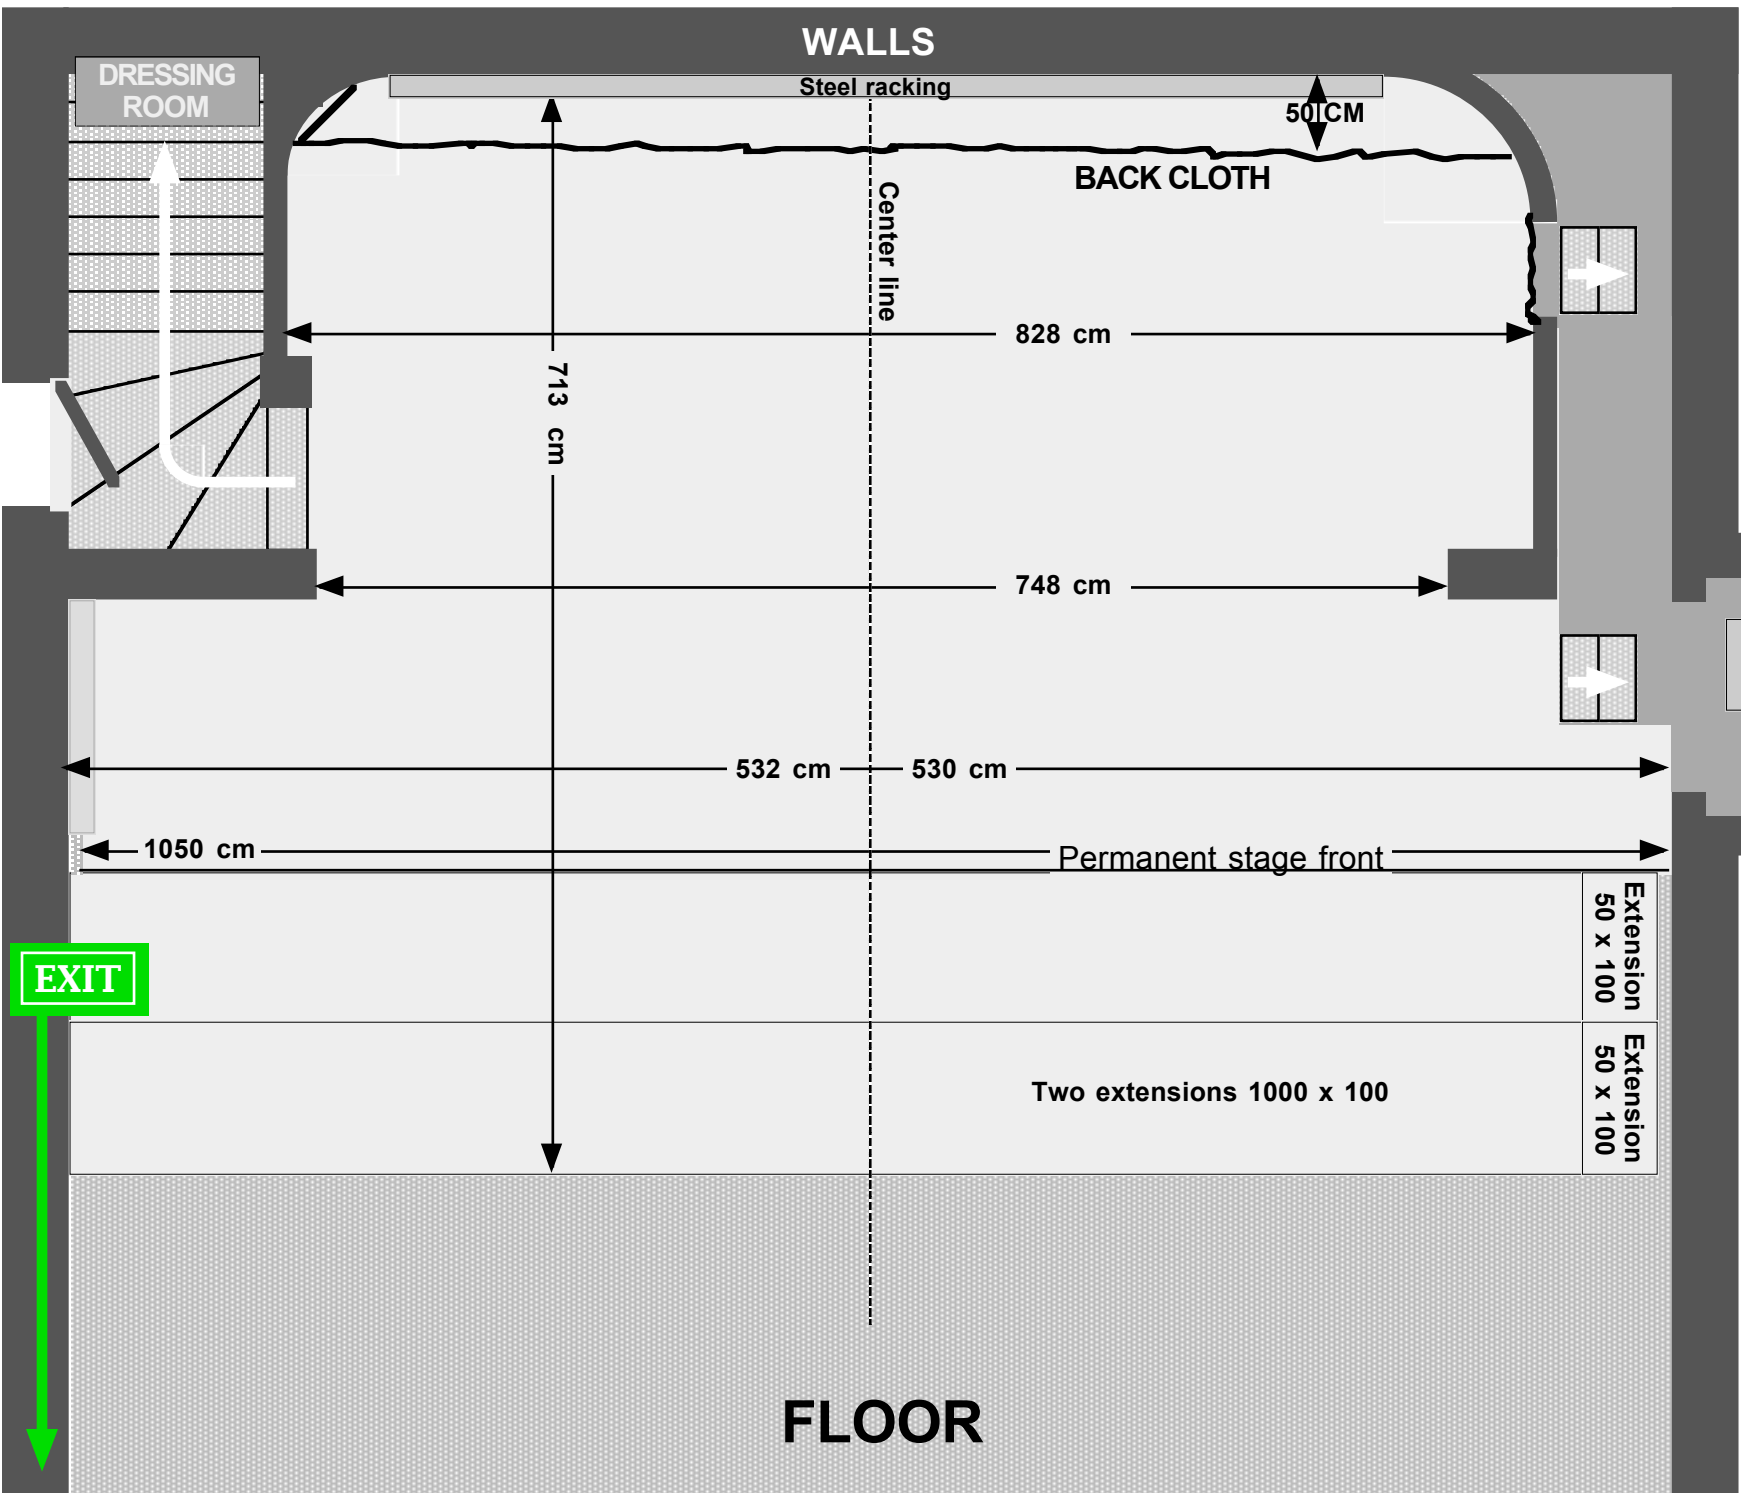

STAGE PLAN
excluding lighting grid
1050 cm x 713 cm

EXIT

EXIT

CHECK FOR
RIGHT
SCALE:
2 CM WIDE!

1 x 1
METER
Scale
1:50

REVISION DATE:
2017-01-23