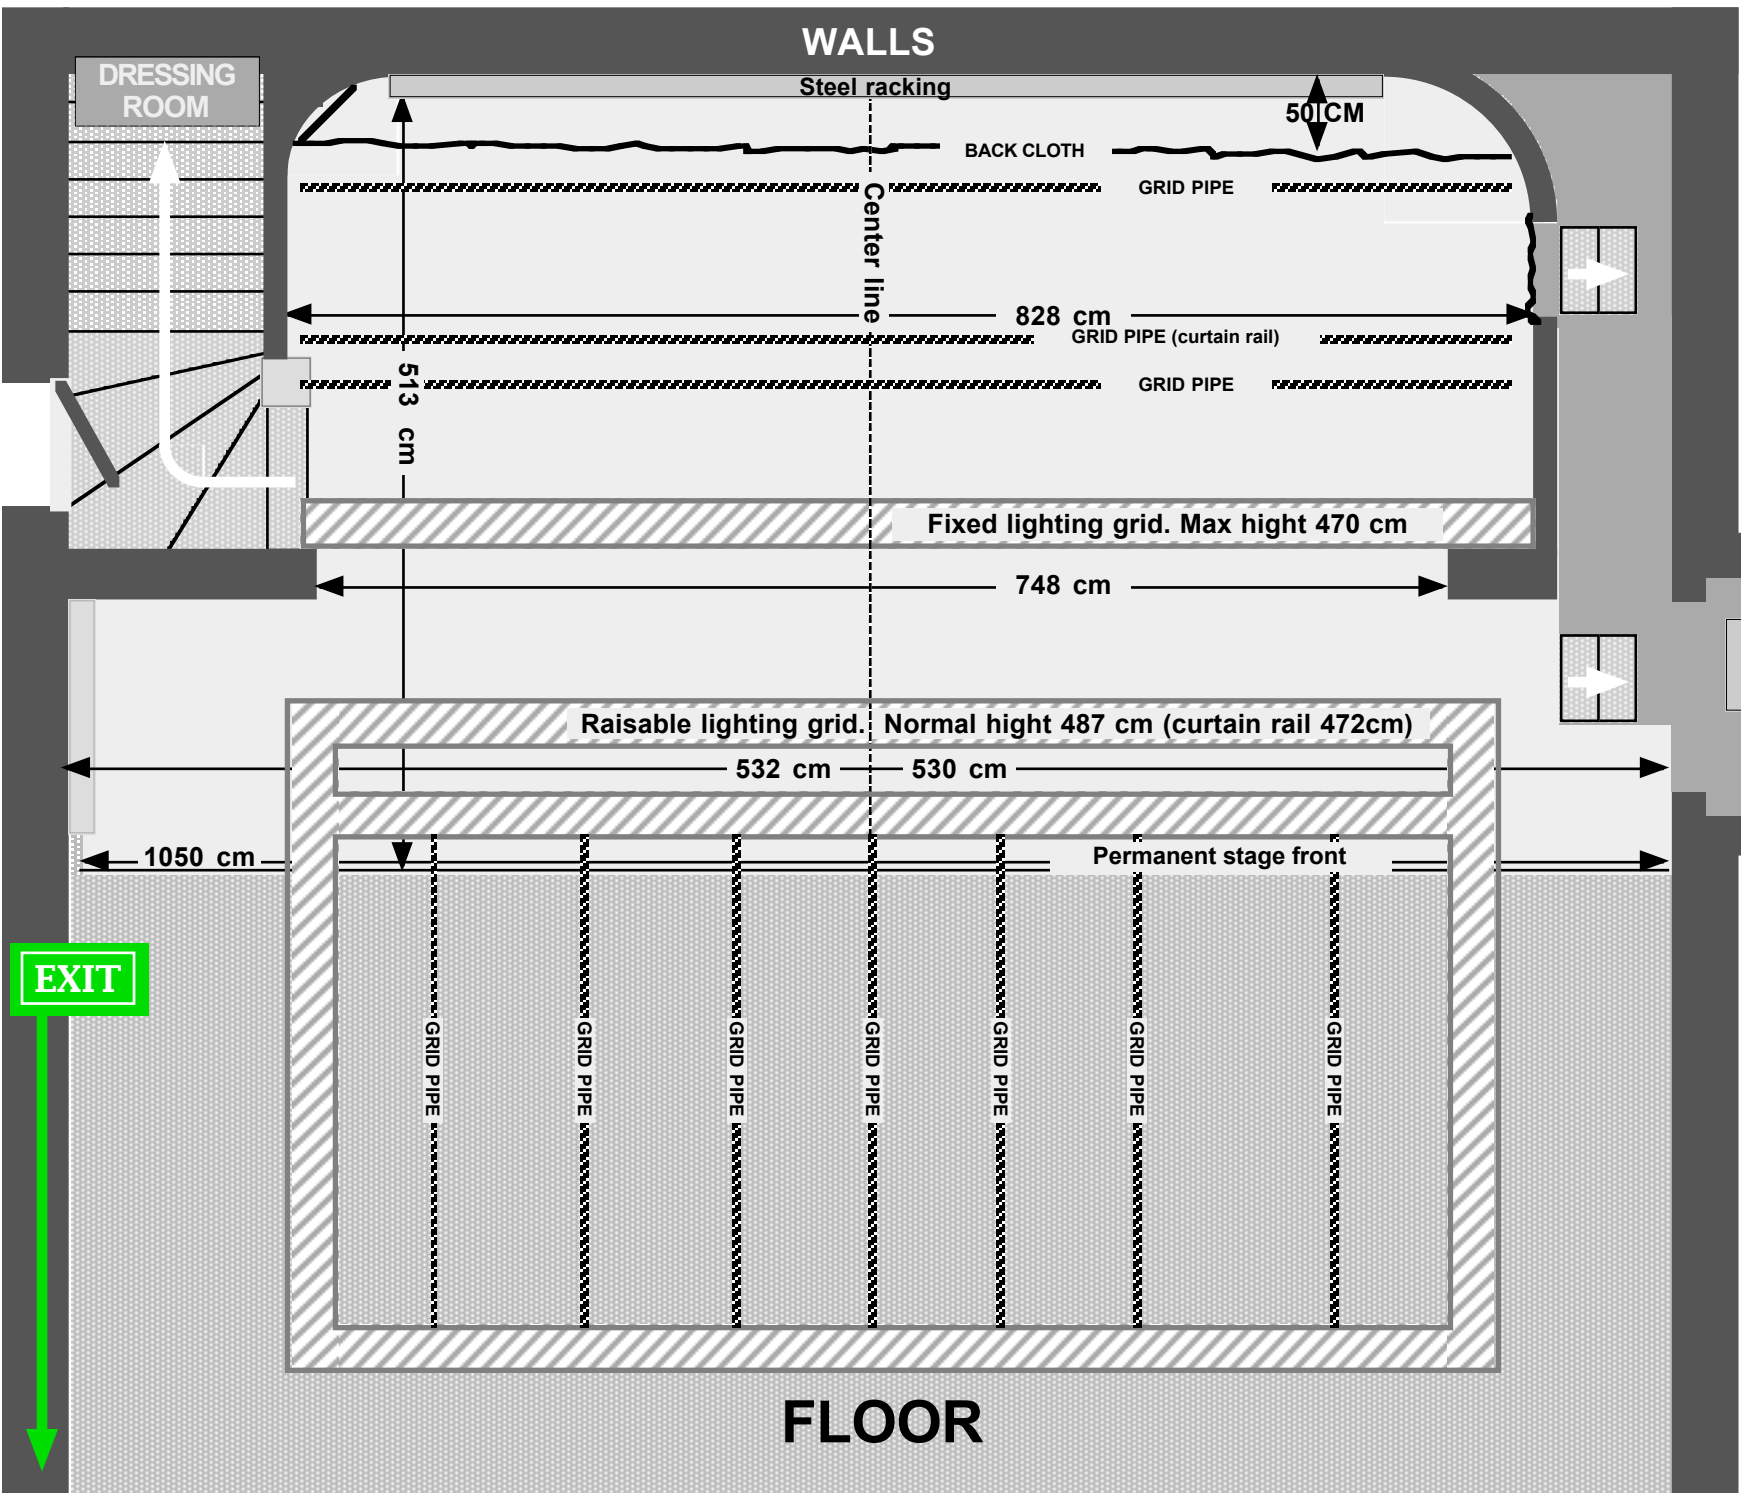

STAGE PLAN
including lighting grid
1050 cm x 513 cm

CHECK FOR
RIGHT
SCALE:
2 CM WIDE!

REVISION DATE:
2017-01-27