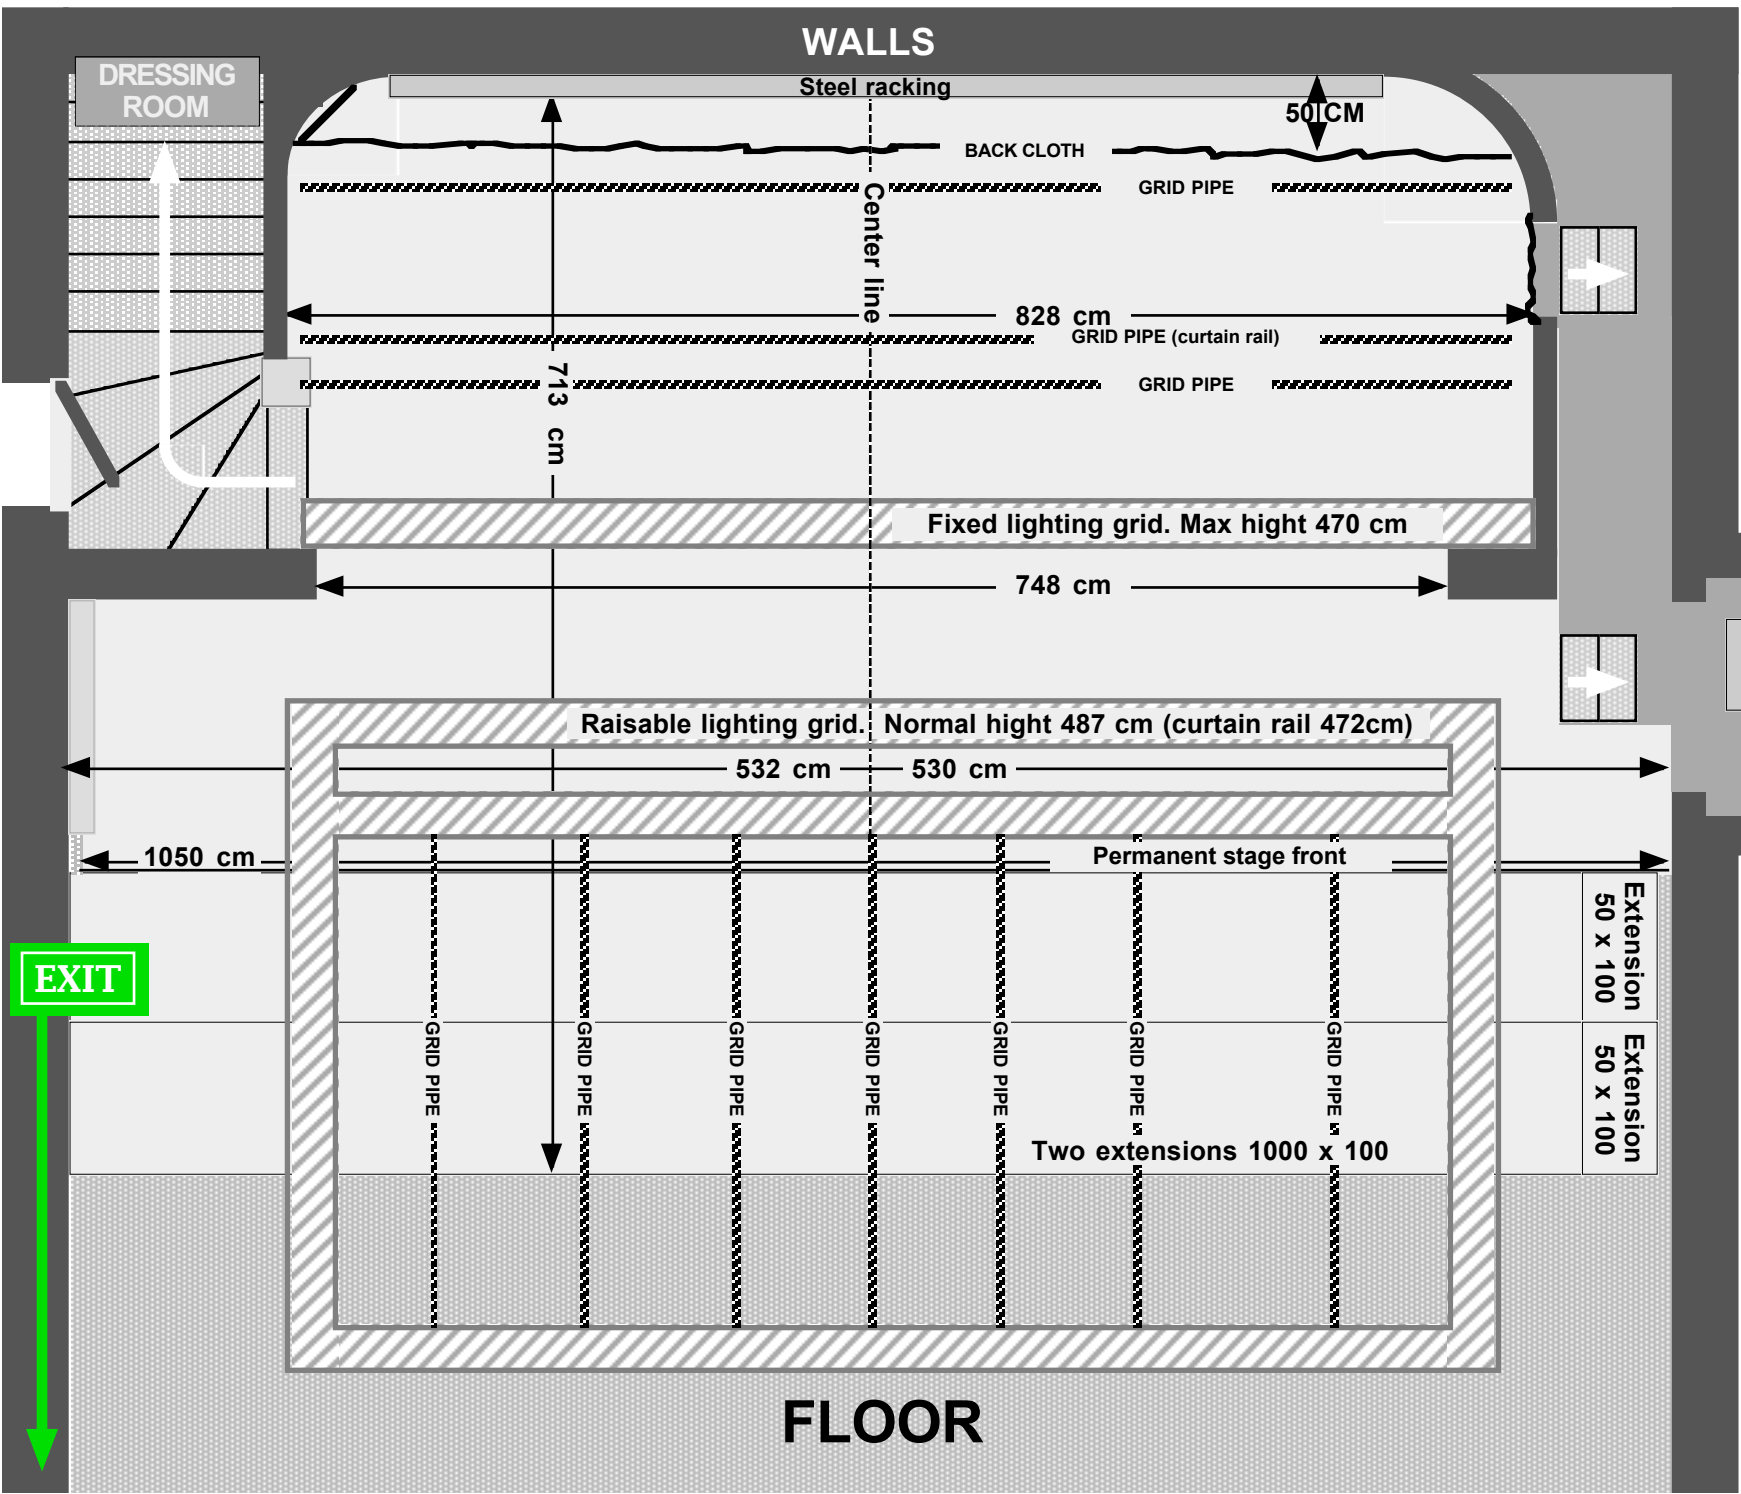

STAGE PLAN  
including lighting grid  
1050 cm x 713 cm

CHECK FOR  
RIGHT  
SCALE:  
2 CM WIDE!

REVISION DATE:  
2017-01-27